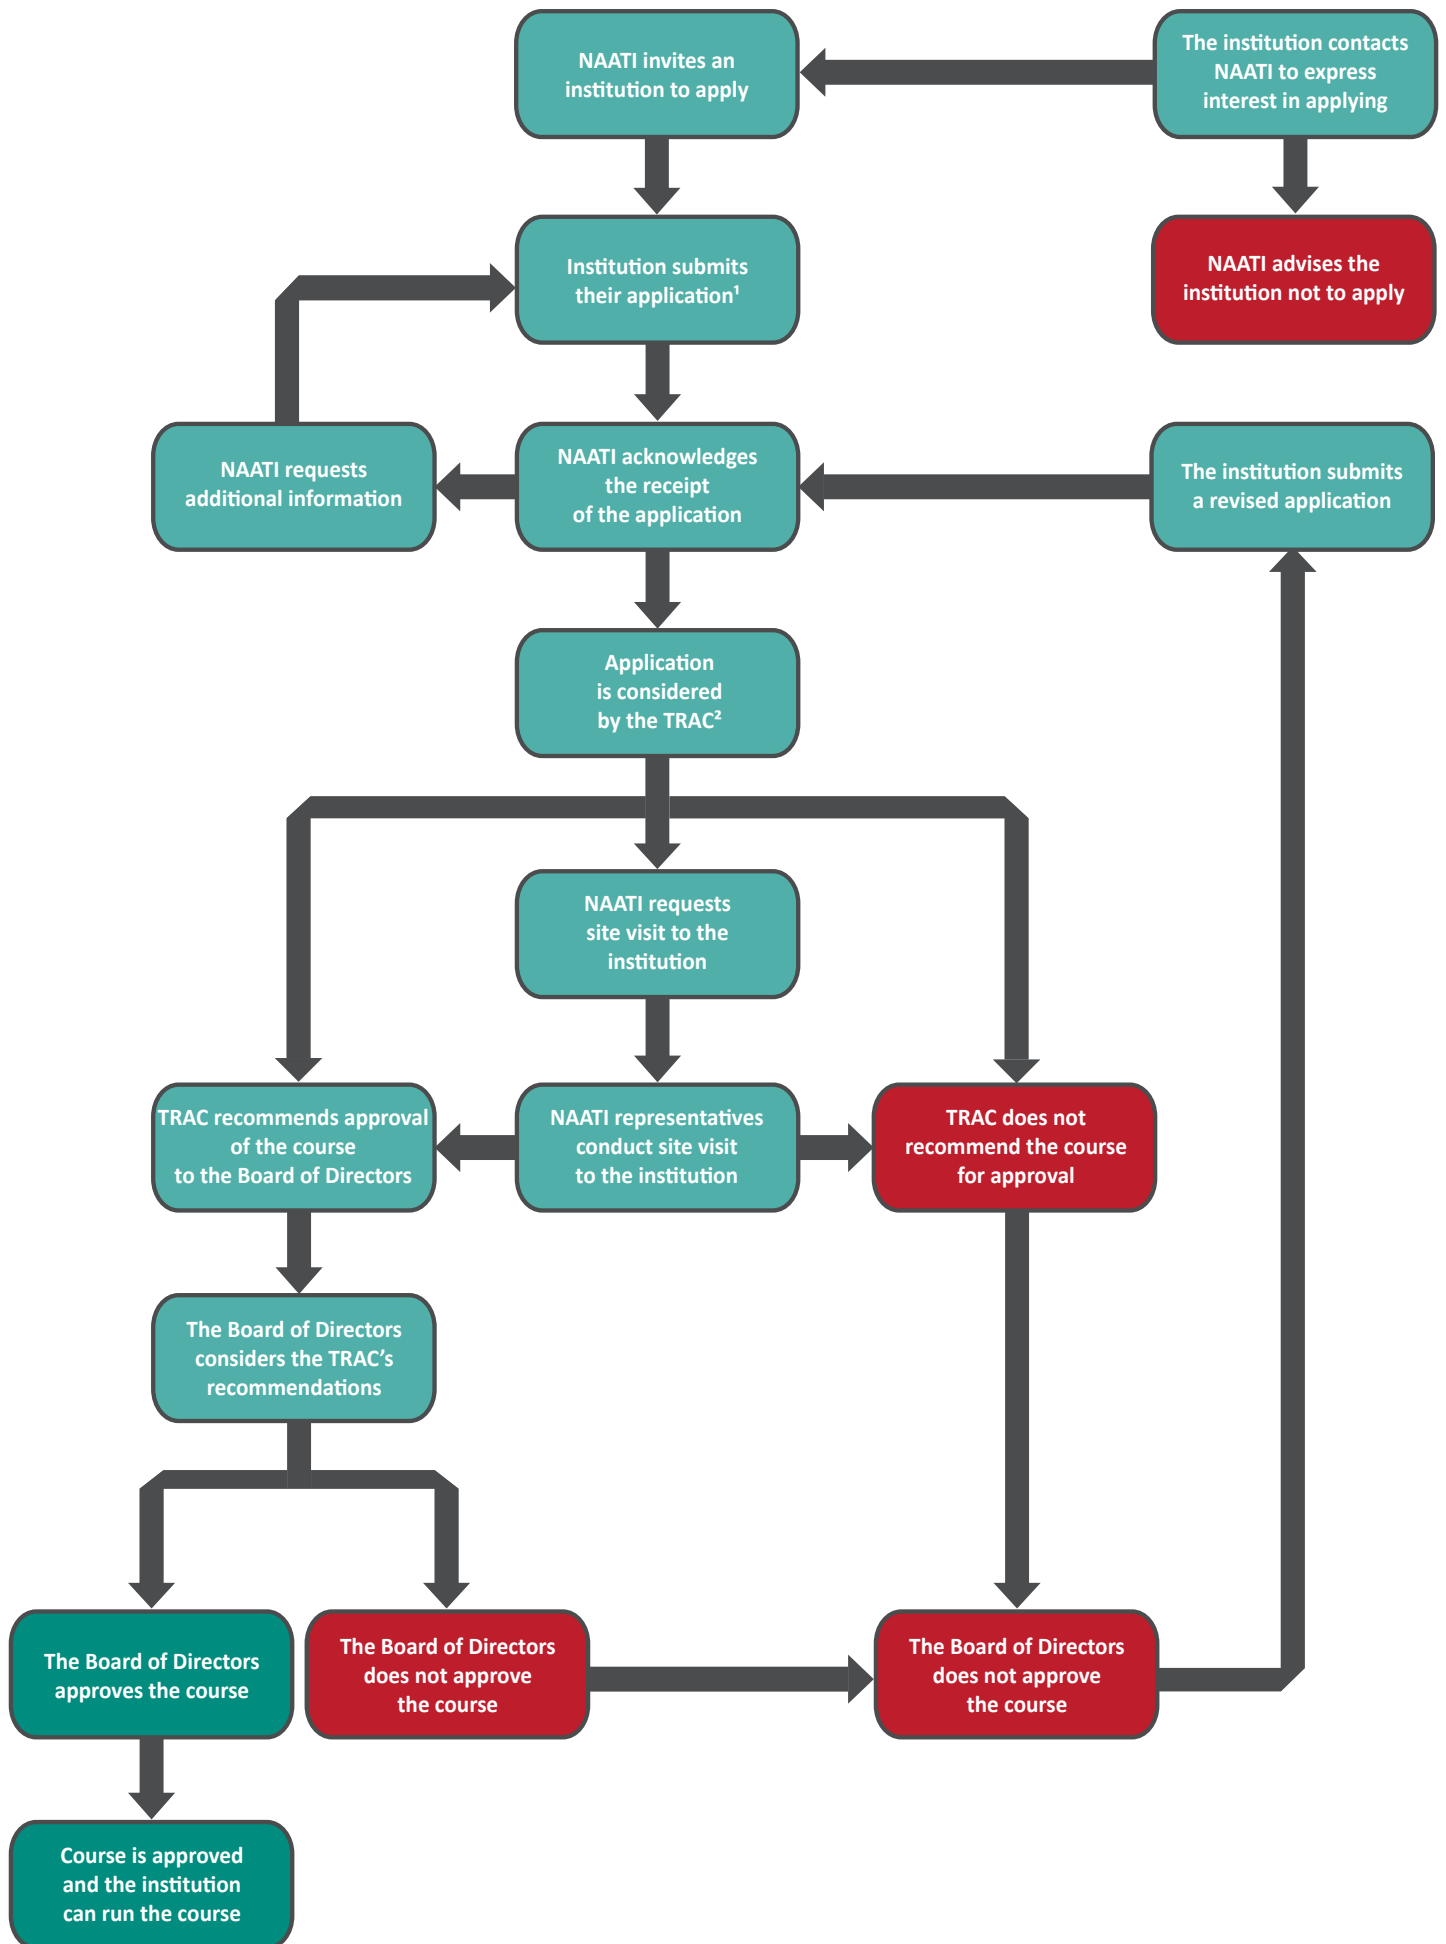

# APPROVED COURSE APPLICATION PROCESS

1 Types of Application: NAATI Course Approval, Amendment to an Approved Course, Course Re-Approval  
 2 Technical Reference Advisory Committee (TRAC). The TRAC provides expert professional and academic recommendations to NAATI concerning course approvals.